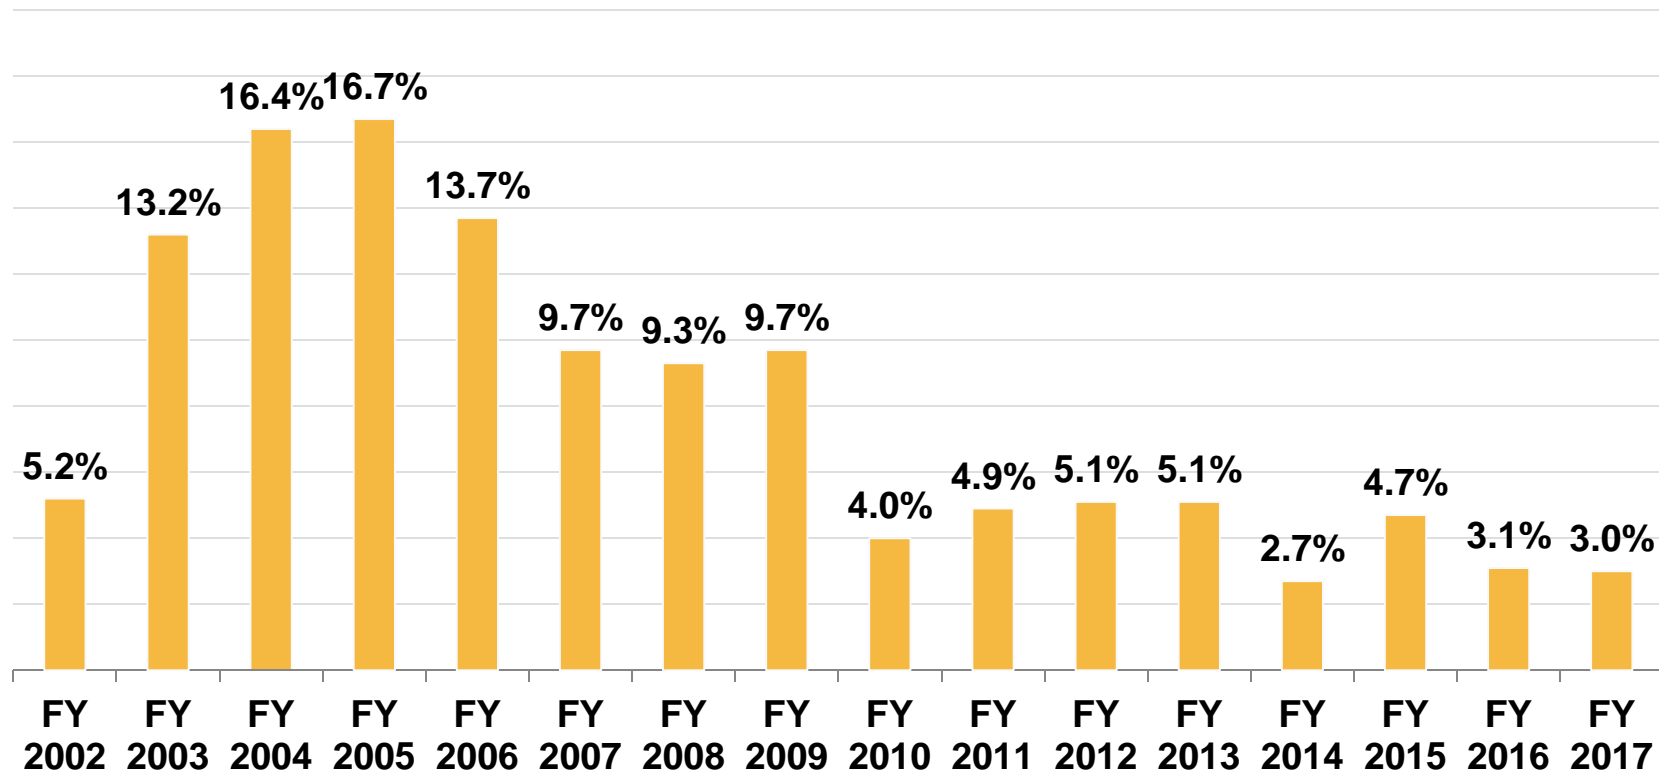

NKU Tuition Rate Increases

RESIDENT UNDERGRADUATE

Note: The KY Council for Postsecondary Education (CPE) began setting caps on undergraduate resident tuition rate increases in 2007.