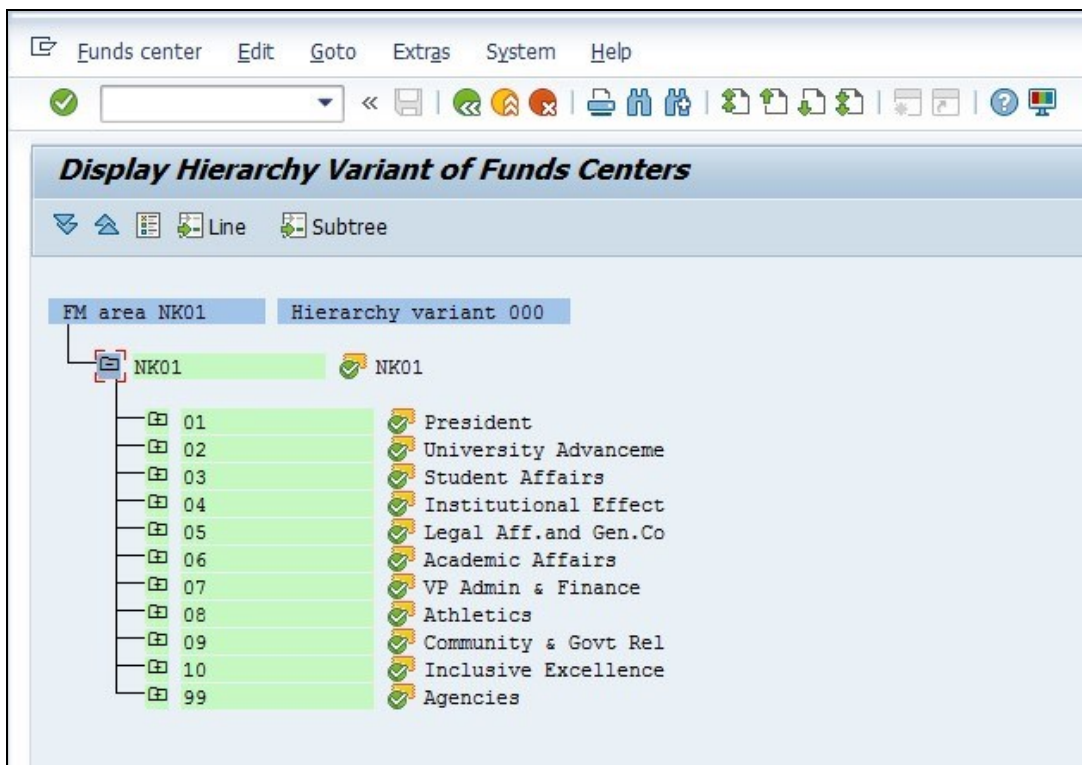

FMSE – Display Hierarchy Variant of Fund Center: These images show the tree of fund centers displayed using transaction code FMSE, with version 7.30 above and 7.40 below. You'll see again that the main difference is the brighter colors, but layout and location of buttons remains the same.