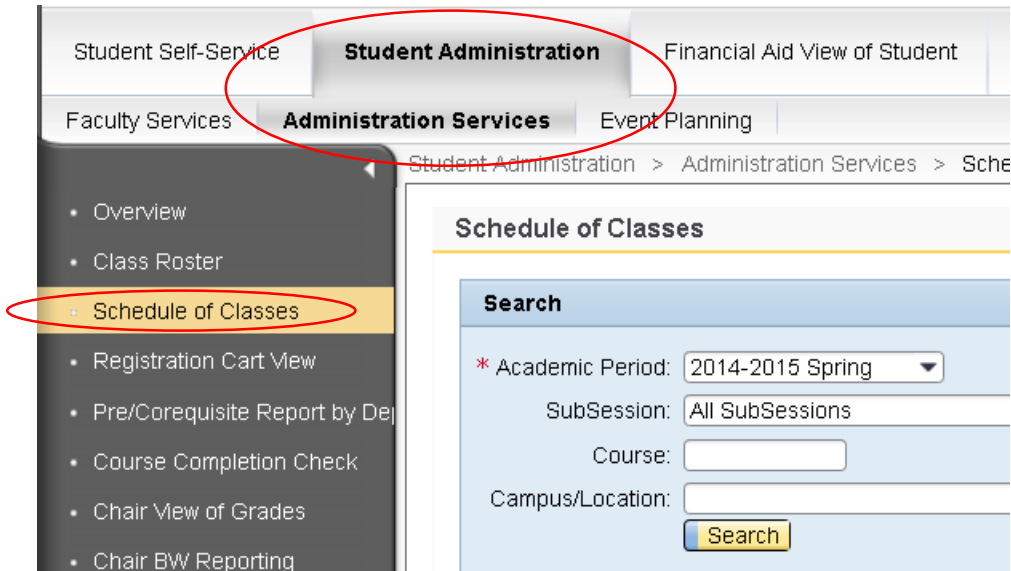

Schedule of Classes - Administrators

Location(s):

myNKU

Purpose: Perform this procedure when you need to search for course offerings, view number enrolled, capacity, location, instructor, and more.

1. Log into myNKU
2. Select the Student Administration tab.
3. Select the Administration Services sub-tab.
4. Click Schedule of Classes.

5. Select the Academic Period.
6. Select the SubSession.
7. Enter any additional Search criteria.

| | |
|------------------------|--|
| Academic Period | Defaults to the current session. Click to choose a different session. |
| Academic Org. | Click to choose your program. |
| SubSession | |
| Course | Enter the course name/number (3 or 4 letter code + course number) |
| Section | Section number of the course |
| Campus/Location | The physical location of the course |
| Delivery Mode | How the course will be delivered, such as Web-based. |