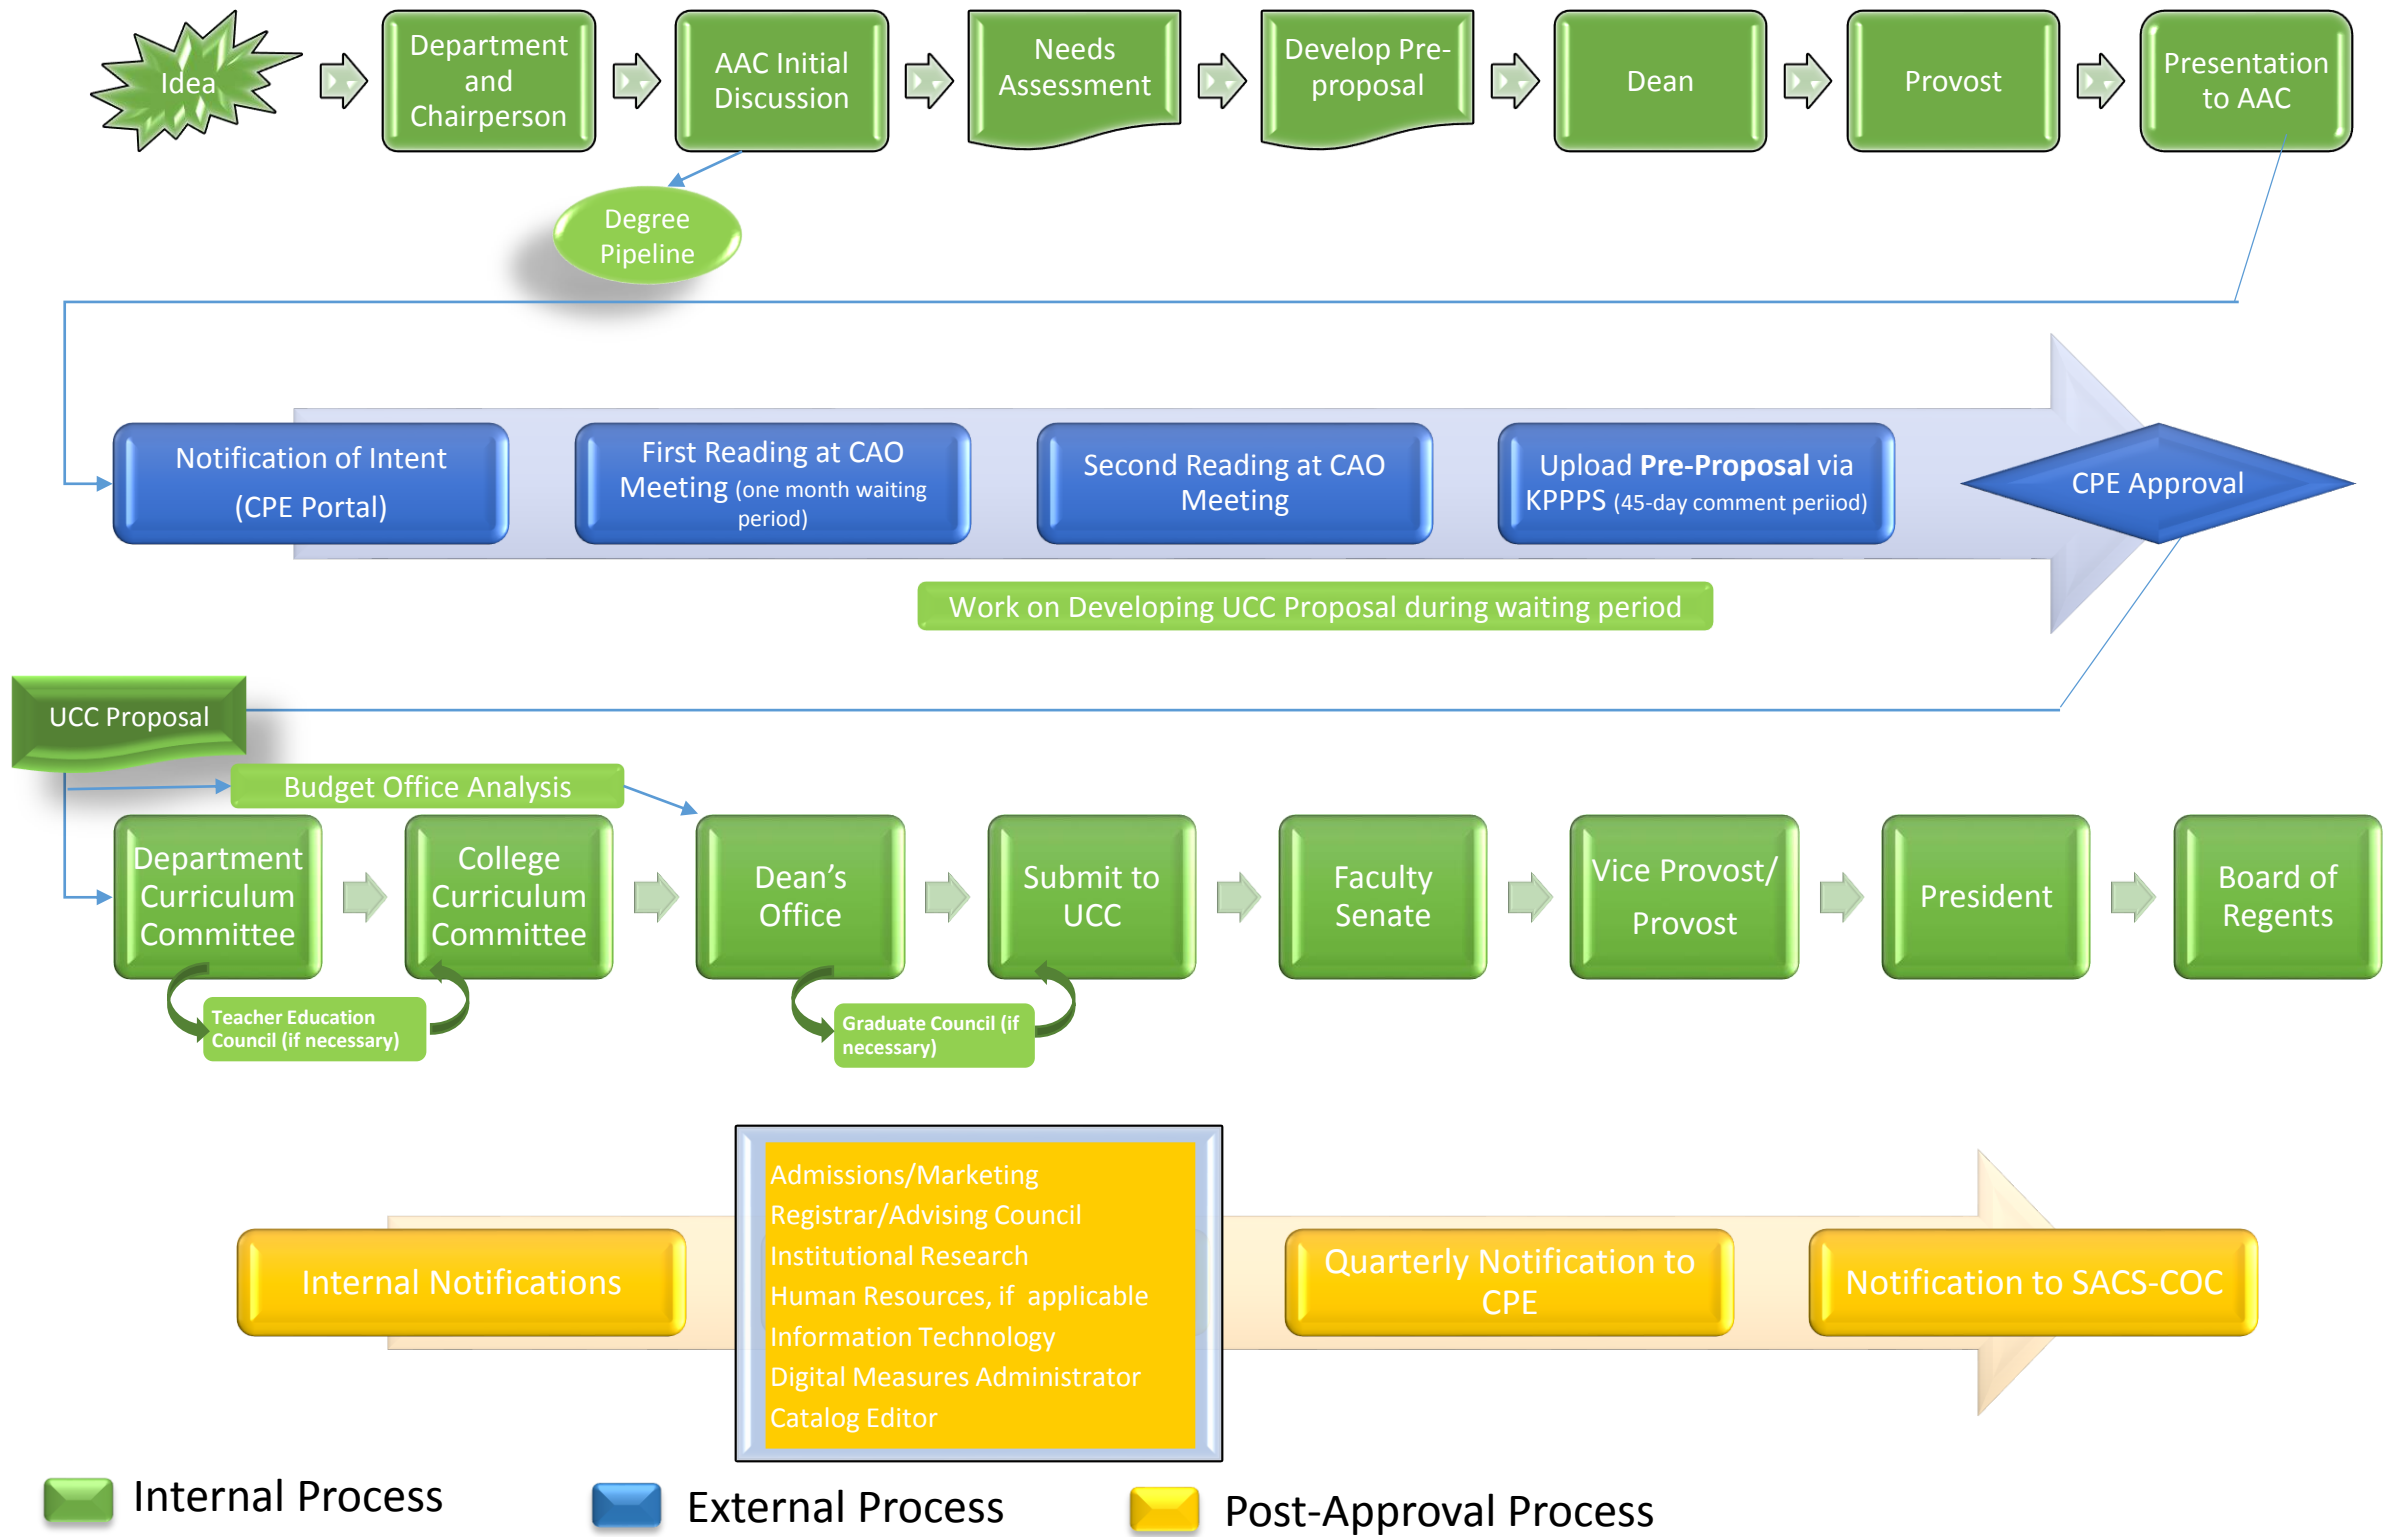

NKU New Certificate Approval Process

Undergraduate (1-, 2-, or 3-year) and Graduate (18+ credits – post-baccalaureate, post-master's, or first professional)

Internal Process

External Process

Post-Approval Process